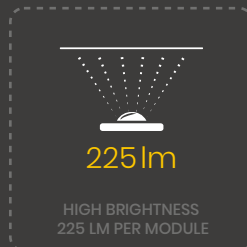

Light-emitting diode module Teleline T3MAX 24V

TECHNICAL INFORMATION

LED type	2835
Input	24V DC
Color temperature	6500 K
Beam angle	175°
Protection level	IP 67
Center-to-center distance	300 mm
Working temperature	-30°C + 50°C
Available colors	●
Power	1,5 W
Light output	225 lm

LIGHT DISTRIBUTION GRAPH

Beam angle is 175°

DIMENSIONS

CONNECTION

PACKAGING

Packing type	Chain	Package	Box
Quantity	40 pcs	120 pcs	1200 pcs
Weight	0,3 kg	0,9 kg	9 kg