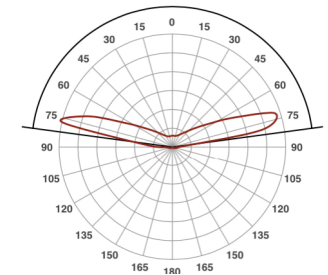

Light-emitting diode module Teleline T3MAX 24V

TECHNICAL INFORMATION

LED type	2835
Input	24V DC
Color temperature	6500 K
Beam angle	175°
Protection level	IP 67
Center-to-center distance	300 mm
Working temperature	-30°C + 50°C
Available colors	●
Power	1,5 W
Light output	225 lm

LIGHT DISTRIBUTION GRAPH

Beam angle is 175°

DIMENSIONS

CONNECTION

PACKAGING

Packing type	Chain	Package	Box
Quantity	40 pcs	120 pcs	1200 pcs
Weight	0,3 kg	0,9 kg	9 kg