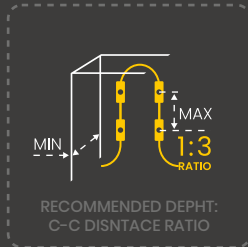

Light-emitting diode module Teleline T3MAX 24V

TECHNICAL INFORMATION

LED type	2835
Input	24V DC
Color temperature	6500 K
Beam angle	175°
Protection level	IP 67
Center-to-center distance	300 mm
Working temperature	-30°C + 50°C
Available colors	●
Power	1,5 W
Light output	225 lm

LIGHT DISTRIBUTION GRAPH

Beam angle is 175°

DIMENSIONS

CONNECTION

PACKAGING

Packing type	Chain	Package	Box
Quantity	40 pcs	120 pcs	1200 pcs
Weight	0,3 kg	0,9 kg	9 kg