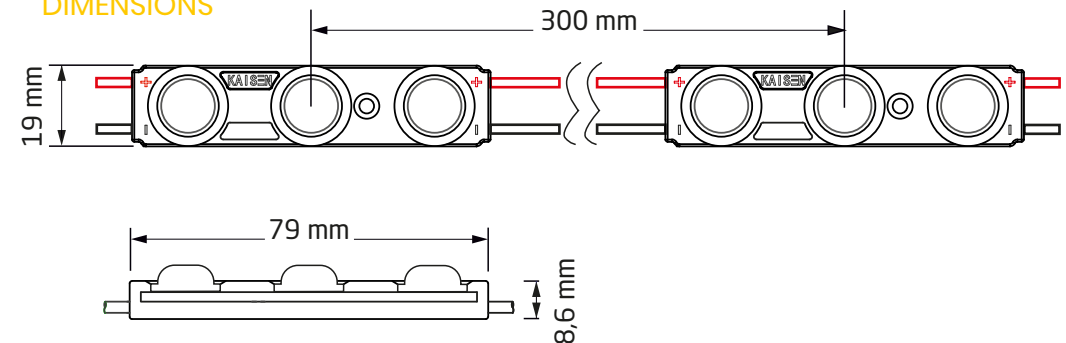

Light-emitting diode module Teleline T3MAX 24V

TECHNICAL INFORMATION

LED type	2835
Input	24V DC
Color temperature	6500 K
Beam angle	175°
Protection level	IP 67
Center-to-center distance	300 mm
Working temperature	-30°C + 50°C
Available colors	●
Power	1,5 W
Light output	225 lm

LIGHT DISTRIBUTION GRAPH

Beam angle is 175°

DIMENSIONS

CONNECTION

PACKAGING

Packing type	Chain	Package	Box
Quantity	40 pcs	120 pcs	1200 pcs
Weight	0,3 kg	0,9 kg	9 kg