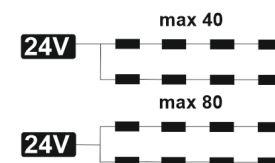

Light-emitting diode module Teleline T3MAX 24V

TECHNICAL INFORMATION

LED type	2835
Input	24V DC
Color temperature	6500 K
Beam angle	175°
Protection level	IP 67
Center-to-center distance	300 mm
Working temperature	-30°C + 50°C
Available colors	●
Power	1,5 W
Light output	225 lm

LIGHT DISTRIBUTION GRAPH

Beam angle is 175°

DIMENSIONS

CONNECTION

PACKAGING

Packing type	Chain	Package	Box
Quantity	40 pcs	120 pcs	1200 pcs
Weight	0,3 kg	0,9 kg	9 kg