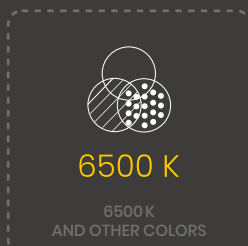

Light-emitting diode module Teleline T3MAX 24V

TECHNICAL INFORMATION

LED type	2835
Input	24V DC
Color temperature	6500 K
Beam angle	175°
Protection level	IP 67
Center-to-center distance	300 mm
Working temperature	-30°C + 50°C
Available colors	●
Power	1,5 W
Light output	225 lm

LIGHT DISTRIBUTION GRAPH

Beam angle is 175°

DIMENSIONS

CONNECTION

PACKAGING

Packing type	Chain	Package	Box
Quantity	40 pcs	120 pcs	1200 pcs
Weight	0,3 kg	0,9 kg	9 kg